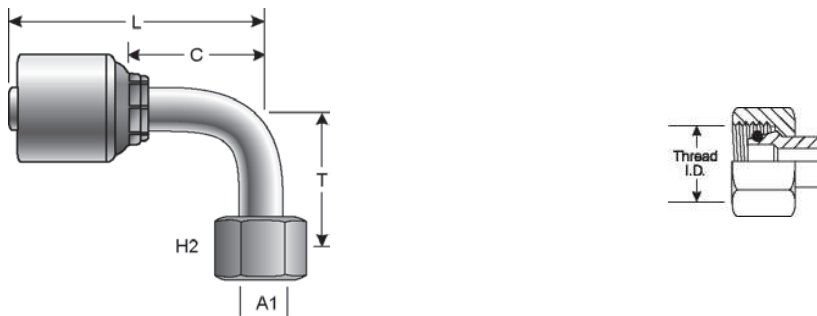

Female DIN 24° Cone Swivel - Light Series with O-Ring - 45° Bent Tube - Continued

Descr.	Prod. No.	⊖		H2	T		L		C		A1	Weight (Lbs.)	
		"	mm		"	mm	"	mm	"	mm			
10G-18FDLORX45	7100-99545	5/8	15.9	M26X1.5	32	.98	24.8	3.68	93.5	2.21	56.2	18	.49
12G-22FDLORX45	7100-96715	3/4	19.1	M30X2.0	36	1.17	29.8	4.12	104.6	2.60	66.1	22	.80
16G-28FDLORX45	7100-92325	1	25.4	M36X2.0	41	1.21	30.9	4.87	123.7	3.10	78.8	28.0	1.24
20G-35FDLORX45	7100-92335	1 1/4	31.8	M45X2.0	50	1.48	37.5	5.48	139.3	3.68	93.4	35.0	1.90

Female DIN 24° Cone Swivel - Light Series with O-Ring - 90° Bent Tube

Descr.	Prod. No.	⊖		H2	T		L		C		A1	Weight (Lbs.)	
		"	mm		"	mm	"	mm	"	mm			
4G-6FDLORX90	7100-95825	1/4	6.4	M12X1.5	14	1.38	35.0	2.27	57.6	1.24	31.5	6.0	.14
4G-8FDLORX90	7100-95845	1/4	6.4	M14X1.5	17	1.38	35.0	2.36	60.0	1.34	34.0	8.0	.12
4G-10FDLORX90	7100-95865	1/4	6.4	M16X1.5	19	1.44	36.5	2.27	57.6	1.24	31.5	10.0	.17
5G-10FDLORX90	7100-91725	5/16	7.9	M16X1.5	19	1.44	36.5	2.31	58.6	1.35	34.4	10.0	.21
6G-10FDLORX90	7100-96195	3/8	9.5	M16X1.5	19	1.44	36.6	2.37	60.2	1.27	32.3	10	.21
6G-12FDLORX90	7100-96215	3/8	9.5	M18X1.5	22	1.46	37.0	2.37	60.1	1.27	32.2	12	.24
6G-15FDLORX90	7100-96235	3/8	9.5	M22X1.5	27	1.65	42.0	2.37	60.1	1.27	32.2	15	.29
8G-15FDLORX90	7100-96505	1/2	12.7	M22X1.5	27	1.65	42.0	3.06	77.8	1.59	40.3	15	.38
8G-18FDLORX90	7100-96525	1/2	12.7	M26X1.5	32	2.03	51.6	3.21	81.5	1.73	43.9	18	.37
10G-18FDLORX90	7100-99555	5/8	15.9	M26X1.5	32	2.03	51.5	3.35	85.1	1.88	47.8	18	.53
12G-18FDLORX90	7100-96735	3/4	19.1	M26X1.5	32	2.03	51.5	3.95	100.3	1.94	49.3	18	.73
12G-22FDLORX90	7100-96755	3/4	19.1	M30X2.0	36	2.44	62.0	4.22	107.3	2.22	56.3	22	.86
16G-28FDLORX90	7100-92445	1	25.4	M36X2.0	41	2.76	70.0	4.69	119.2	2.93	74.3	28.0	1.40
20G-35FDLORX90	7100-92455	1 1/4	31.8	M45X2.0	50	3.15	80.0	5.07	128.8	3.26	82.8	35.0	2.20

HOSE
HOSE/CPLG. SELECTION
G8K COUPLINGS
GLOBALSPIRAL COUPLINGS
PCM / PCS FERRULES
MEGACRIMP COUPLINGS
STAINLESS STEEL
POWER CRIMP COUPLINGS
LOC, GL AND GLP COUPLINGS
POLARSEAL COUPLINGS
POLARSEAL II COUPLINGS
C14 COUPLINGS
PCTS THERMOPLASTIC COUPLINGS
FIELD ATTACHABLE G1 & G2 COUPLINGS
FIELD ATTACHABLE C5 & C5E COUPLINGS
SURELOK AIR BRAKE COUPLINGS
ADAPTERS
QUICK DISCONNECT COUPLERS
LIVE SWIVEL
BALL VALVES
ACCESSORIES
EQUIPMENT AND PARTS