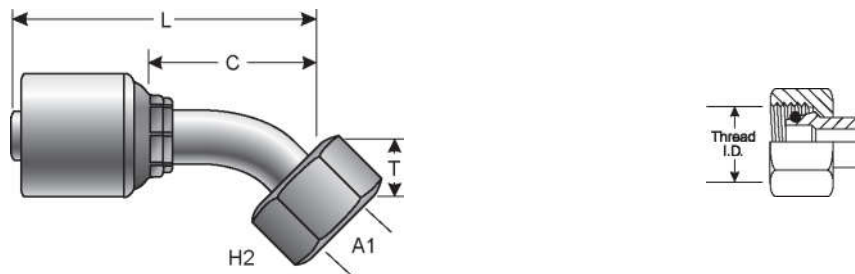

Female DIN 24° Cone Swivel - Light Series with O-Ring - 45° Bent Tube

Descr.	Prod. No.	⊖		H2	T	L		C		A1	Weight (Lbs.)		
		"	mm			"	mm	"	mm			"	mm
4G-8FDLORX45	7100-95755	1/4	6.4	M14X1.5	19	.64	16.2	2.46	62.6	1.44	36.5	8.0	.15
4G-10FDLORX45	7100-95775	1/4	6.4	M16X1.5	19	.70	17.9	2.54	64.4	1.51	38.3	10.0	.17
5G-10FDLORX45	7100-91895	5/16	7.9	M16X1.5	19	.67	17.1	2.50	63.4	1.55	39.3	10.0	.20
6G-10FDLORX45	7100-96135	3/8	9.5	M16X1.5	19	.73	18.6	2.67	68.5	1.59	40.5	10	.20
6G-12FDLORX45	7100-96155	3/8	9.5	M18X1.5	22	.74	18.9	2.71	68.8	1.61	40.9	12	.22
6G-15FDLORX45	7100-96175	3/8	9.5	M22X1.5	27	.89	22.5	2.85	72.3	1.75	44.4	15	.28
8G-15FDLORX45	7100-96475	1/2	12.7	M22X1.5	27	.80	20.2	3.33	84.6	1.85	47.0	15	.34
8G-18FDLORX45	7100-96495	1/2	12.7	M26X1.5	32	1.06	26.9	3.74	94.9	2.25	57.2	18	.36