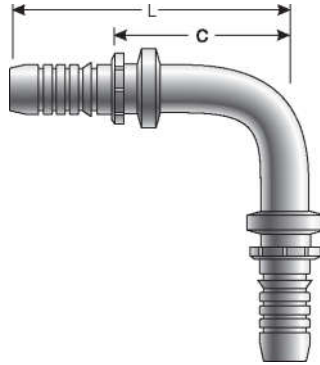

Caterpillar Style O-Ring Flange - 90° Bent Tube - Continued

Descr.	Prod. No.	⊖		M		T		L		C		F		Weight (Lbs.)
		"	mm	"	mm	"	mm	"	mm	"	mm	"	mm	
20GS-24FLC90-077	7347-68655	1 1/4	31.8	2.50	63.5	3.03	77.0	6.54	166.1	3.74	95.0	.56	14.2	2.66

Hose Length Extender

Descr.	Prod. No.	⊖		L		C		Weight (Lbs.)
		"	mm	"	mm	"	mm	
8GS-8HLE	7347-73265	1/2	12.7	3.70	94.0	.75	19.1	.13
12GS-12HLE	7347-76815	3/4	19.1	4.80	121.9	.78	19.8	.30
16GS-16HLE	7347-76625	1	25.4	5.43	137.9	.98	24.9	.50
20GS-20HLE	7347-78585	1 1/4	31.8	6.77	172.0	1.17	29.7	1.15

Hose Length Extender - 45° Bent Tube

Descr.	Prod. No.	⊖		L		C		Weight (Lbs.)
		"	mm	"	mm	"	mm	
20GS-20HLE45-103	7347-78895	1 1/4	31.8	9.80	248.9	6.19	157.2	2.53

HOSE
HOSE/CPLG. SELECTION
G8K COUPLINGS
GLOBAL SPIRAL COUPLINGS
PCM / PCS FERRULES
MEGACRIMP COUPLINGS
STAINLESS STEEL
POWER CRIMP COUPLINGS
LOC, GL AND GLP COUPLINGS
POLARSEAL COUPLINGS
POLARSEAL II COUPLINGS
C14 COUPLINGS
PCTS THERMOPLASTIC COUPLINGS
FIELD ATTACHABLE G1 & G2 COUPLINGS
FIELD ATTACHABLE C5 & C5E COUPLINGS
SURELOK AIR BRAKE COUPLINGS
ADAPTERS
QUICK DISCONNECT COUPLERS
LIVE SWIVEL
BALL VALVES
ACCESSORIES
EQUIPMENT AND PARTS

Hose Length Extender - 90° Bent Tube

Descr.	Prod. No.	⊖		L		C		Weight (Lbs.)
		"	mm	"	mm	"	mm	
8GS-8HLE90-086	7347-73195	1/2	12.7	3.39	86.1	1.91	48.5	.35
12GS-12HLE90-112	7347-73965	3/4	19.1	4.39	111.5	2.38	60.5	.90
16GS-16HLE90-127	7347-73705	1	25.4	5.00	127.0	2.76	70.1	1.21
20GS-20HLE90-155	7347-76705	1 1/4	31.8	6.10	154.9	3.30	83.8	2.55