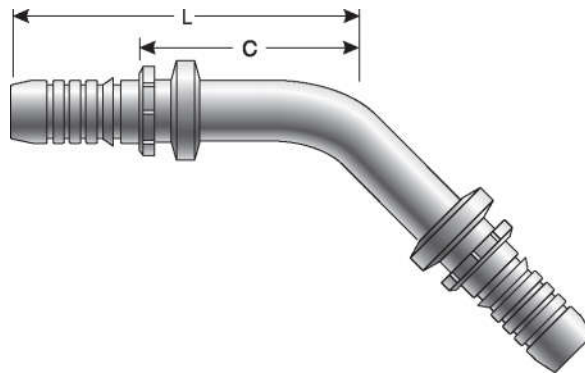

Caterpillar Style O-Ring Flange - 90° Bent Tube - Continued

Descr.	Prod. No.	⊖		M		T		L		C		F		Weight (Lbs.)
		"	mm	"	mm	"	mm	"	mm	"	mm	"	mm	
20GS-24FLC90-077	7347-68655	1 1/4	31.8	2.50	63.5	3.03	77.0	6.54	166.1	3.74	95.0	.56	14.2	2.66

Hose Length Extender

Descr.	Prod. No.	⊖		L		C		Weight (Lbs.)
		"	mm	"	mm	"	mm	
8GS-8HLE	7347-73265	1/2	12.7	3.70	94.0	.75	19.1	.13
12GS-12HLE	7347-76815	3/4	19.1	4.80	121.9	.78	19.8	.30
16GS-16HLE	7347-76625	1	25.4	5.43	137.9	.98	24.9	.50
20GS-20HLE	7347-78585	1 1/4	31.8	6.77	172.0	1.17	29.7	1.15

Hose Length Extender - 45° Bent Tube

Descr.	Prod. No.	⊖		L		C		Weight (Lbs.)
		"	mm	"	mm	"	mm	
20GS-20HLE45-103	7347-78895	1 1/4	31.8	9.80	248.9	6.19	157.2	2.53

HOSE
HOSE/CPLG. SELECTION
G8K COUPLINGS
GLOBAL SPIRAL COUPLINGS
PCM / PCS FERRULES
MEGACRIMP COUPLINGS
STAINLESS STEEL
POWER CRIMP COUPLINGS
LOC, GL AND GLP COUPLINGS
POLARSEAL COUPLINGS
POLARSEAL II COUPLINGS
C14 COUPLINGS
PCTS THERMOPLASTIC COUPLINGS
FIELD ATTACHABLE G1 & G2 COUPLINGS
FIELD ATTACHABLE C5 & C5E COUPLINGS
SURELOK AIR BRAKE COUPLINGS
ADAPTERS
QUICK DISCONNECT COUPLERS
LIVE SWIVEL
BALL VALVES
ACCESSORIES
EQUIPMENT AND PARTS

Hose Length Extender - 90° Bent Tube

Descr.	Prod. No.	⊖		L		C		Weight (Lbs.)
		"	mm	"	mm	"	mm	
8GS-8HLE90-086	7347-73195	1/2	12.7	3.39	86.1	1.91	48.5	.35
12GS-12HLE90-112	7347-73965	3/4	19.1	4.39	111.5	2.38	60.5	.90
16GS-16HLE90-127	7347-73705	1	25.4	5.00	127.0	2.76	70.1	1.21
20GS-20HLE90-155	7347-76705	1 1/4	31.8	6.10	154.9	3.30	83.8	2.55