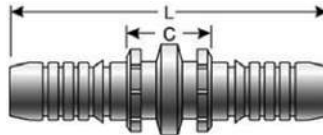

Hose Length Extender Caterpillar

Descr.	Prod. No.	⊖		L		C		Weight (Lbs.)
		"	mm	"	mm	"	mm	
12GS-12HLEC	7347-76405	3/4	19.1	6.42	163.1	2.40	61.0	.57
16GS-16HLEC	7347-76395	1	25.4	7.09	180.1	2.61	66.3	.85

HOSE
HOSE/CPLG. SELECTION
G8K COUPLINGS
GLOBAL SPIRAL COUPLINGS
PCM / PCS FERRULES
MEGACRIMP COUPLINGS
STAINLESS STEEL
POWER CRIMP COUPLINGS
LOC, GL AND GLP COUPLINGS
POLARSEAL COUPLINGS
POLARSEAL II COUPLINGS
C14 COUPLINGS
PCTS THERMOPLASTIC COUPLINGS
FIELD ATTACHABLE G1 & G2 COUPLINGS
FIELD ATTACHABLE C5 & CSE COUPLINGS
SURELOK AIR BRAKE COUPLINGS
ADAPTERS
QUICK DISCONNECT COUPLERS
LIVE SWIVEL
BALL VALVES
ACCESSORIES
EQUIPMENT AND PARTS