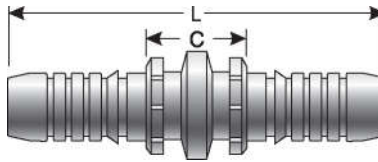

Caterpillar Style O-Ring Flange - 90° Bent Tube - Continued

Descr.	Prod. No.	⊖		M		T		L		C		F		Weight (Lbs.)
		"	mm	"	mm	"	mm	"	mm	"	mm	"	mm	
20GS-24FLC90-077	7347-68655	1 1/4	31.8	2.50	63.5	3.03	77.0	6.54	166.1	3.74	95.0	.56	14.2	2.66

Hose Length Extender

Descr.	Prod. No.	⊖		L		C		Weight (Lbs.)
		"	mm	"	mm	"	mm	
8GS-8HLE	7347-73265	1/2	12.7	3.70	94.0	.75	19.1	.13
12GS-12HLE	7347-76815	3/4	19.1	4.80	121.9	.78	19.8	.30
16GS-16HLE	7347-76625	1	25.4	5.43	137.9	.98	24.9	.50
20GS-20HLE	7347-78585	1 1/4	31.8	6.77	172.0	1.17	29.7	1.15

Hose Length Extender - 45° Bent Tube

Descr.	Prod. No.	⊖		L		C		Weight (Lbs.)
		"	mm	"	mm	"	mm	
20GS-20HLE45-103	7347-78895	1 1/4	31.8	9.80	248.9	6.19	157.2	2.53

HOSE
HOSE/CPLG. SELECTION
G8K COUPLINGS
GLOBAL SPIRAL COUPLINGS
PCM / PCS FERRULES
MEGACRIMP COUPLINGS
STAINLESS STEEL
POWER CRIMP COUPLINGS
LOC, GL AND GLP COUPLINGS
POLARSEAL COUPLINGS
POLARSEAL II COUPLINGS
C14 COUPLINGS
PCTS THERMOPLASTIC COUPLINGS
FIELD ATTACHABLE G1 & G2 COUPLINGS
FIELD ATTACHABLE C5 & C5E COUPLINGS
SURELOK AIR BRAKE COUPLINGS
ADAPTERS
QUICK DISCONNECT COUPLERS
LIVE SWIVEL
BALL VALVES
ACCESSORIES
EQUIPMENT AND PARTS

Hose Length Extender - 90° Bent Tube

Descr.	Prod. No.	⊖		L		C		Weight (Lbs.)
		"	mm	"	mm	"	mm	
8GS-8HLE90-086	7347-73195	1/2	12.7	3.39	86.1	1.91	48.5	.35
12GS-12HLE90-112	7347-73965	3/4	19.1	4.39	111.5	2.38	60.5	.90
16GS-16HLE90-127	7347-73705	1	25.4	5.00	127.0	2.76	70.1	1.21
20GS-20HLE90-155	7347-76705	1 1/4	31.8	6.10	154.9	3.30	83.8	2.55