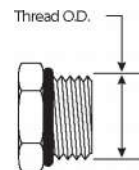

Male O-Ring Boss to Male JIC 37° Flare - 90°

For use up to SAE 100R2 maximum working pressure.

Descr.	Prod. No.			Weight (Lbs.)
		"	"	
2MB-2MJ90	7259-08925	5/16-24	5/16-24	.07
3MB-3MJ90	7259-77615	3/8-24	3/8-24	.06
4MB-4MJ90	7259-28265	7/16-20	7/16-20	.07
4MB-5MJ90	7259-77625	7/16-20	1/2-20	.10
4MB-6MJ90	7259-28455	7/16-20	9/16-18	.11
4MB-8MJ90	7259-09825	7/16-20	3/4-16	.32
5MB-4MJ90	7259-05615	1/2-20	7/16-20	.10
5MB-5MJ90	7259-28625	1/2-20	1/2-20	.12
5MB-6MJ90	7259-05075	1/2-20	9/16-18	.11
5MB-8MJ90	7259-06985	1/2-20	3/4-16	.20
6MB-4MJ90	7259-28465	9/16-18	7/16-20	.13
6MB-5MJ90	7259-28475	9/16-18	1/2-20	.17
6MB-6MJ90	7259-28275	9/16-18	9/16-18	.13
6MB-8MJ90	7259-28485	9/16-18	3/4-16	.21
6MB-10MJ90	7259-28495	9/16-18	7/8-14	.30
6MB-12MJ90	7259-07915	9/16-18	1 1/16-12	.50
8MB-4MJ90	7259-05165	3/4-16	7/16-20	.24
8MB-5MJ90	7259-08075	3/4-16	1/2-20	.22
8MB-6MJ90	7259-28505	3/4-16	9/16-18	.23
8MB-8MJ90	7259-28285	3/4-16	3/4-16	.25
8MB-10MJ90	7259-28515	3/4-16	7/8-14	.35
8MB-12MJ90	7259-28525	3/4-16	1 1/16-12	.54
8MB-16MJ90	7259-08445	3/4-16	3/4-16	.78
10MB-5MJ90	7259-08935	7/8-14	1/2-20	.35
10MB-6MJ90	7259-00215	7/8-14	9/16-18	.34
10MB-8MJ90	7259-28295	7/8-14	3/4-16	.36
10MB-10MJ90	7259-28635	7/8-14	7/8-14	.35
10MB-12MJ90	7259-28535	7/8-14	1 1/16-12	.56
10MB-16MJ90	7259-05275	7/8-14	1 5/16-12	.84
12MB-6MJ90	7259-05065	1 1/16-12	9/16-18	.62
12MB-8MJ90	7259-00055	1 1/16-12	3/4-16	.66
12MB-10MJ90	7259-28545	1 1/16-12	7/8-14	.60
12MB-12MJ90	7259-28645	1 1/16-12	1 1/16-12	.60
12MB-14MJ90	7259-08945	1 1/16-12	1 3/16-12	.99
12MB-16MJ90	7259-28555	1 1/16-12	1 5/16-12	.92
12MB-20MJ90	7259-08435	1 1/16-12	1 5/8-12	1.44
14MB-12MJ90	7259-06435	1 3/16-12	1 1/16-12	.89
14MB-14MJ90	7259-28655	1 3/16-12	1 3/16-12	.88
14MB-16MJ90	7259-07305	1 3/16-12	1 5/16-12	.88
14MB-20MJ90	7259-08955	1 3/16-12	1 5/8-12	1.37
16MB-8MJ90	7259-05885	1 5/16-12	3/4-16	.94
16MB-10MJ90	7259-08965	1 5/16-12	7/8-14	.89

HOSE

HOSE/CPLG.
SELECTION

G8K COUPLINGS

GLOBALSPIRAL
COUPLINGS

PCM / PCS
FERRULES

MEGACRIMP
COUPLINGS

STAINLESS
STEEL

POWER CRIMP
COUPLINGS

LOC, GL AND GLP
COUPLINGS

POLARSEAL
COUPLINGS

POLARSEAL II
COUPLINGS

C14 COUPLINGS

PCTS
THERMOPLASTIC
COUPLINGS

FIELD
ATTACHABLE G1
& G2 COUPLINGS

FIELD
ATTACHABLE C5
& C5E
COUPLINGS

SURELOK AIR
BRAKE
COUPLINGS

ADAPTERS

QUICK
DISCONNECT
COUPLERS

LIVE SWIVEL

BALL VALVES

ACCESSORIES

EQUIPMENT AND
PARTS