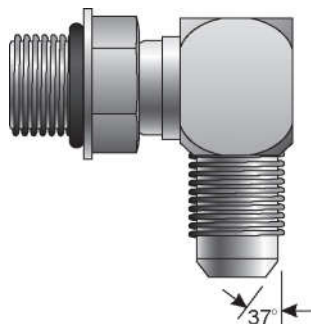

Male O-Ring Boss to Male JIC 37° Flare - 90°

For use up to SAE 100R2 maximum working pressure.

Descr.	Prod. No.			Weight (Lbs.)
		"	"	
2MB-2MJ90	7259-08925	5/16-24	5/16-24	.07
3MB-3MJ90	7259-77615	3/8-24	3/8-24	.06
4MB-4MJ90	7259-28265	7/16-20	7/16-20	.07
4MB-5MJ90	7259-77625	7/16-20	1/2-20	.10
4MB-6MJ90	7259-28455	7/16-20	9/16-18	.11
4MB-8MJ90	7259-09825	7/16-20	3/4-16	.32
5MB-4MJ90	7259-05615	1/2-20	7/16-20	.10
5MB-5MJ90	7259-28625	1/2-20	1/2-20	.12
5MB-6MJ90	7259-05075	1/2-20	9/16-18	.11
5MB-8MJ90	7259-06985	1/2-20	3/4-16	.20
6MB-4MJ90	7259-28465	9/16-18	7/16-20	.13
6MB-5MJ90	7259-28475	9/16-18	1/2-20	.17
6MB-6MJ90	7259-28275	9/16-18	9/16-18	.13
6MB-8MJ90	7259-28485	9/16-18	3/4-16	.21
6MB-10MJ90	7259-28495	9/16-18	7/8-14	.30
6MB-12MJ90	7259-07915	9/16-18	1 1/16-12	.50
8MB-4MJ90	7259-05165	3/4-16	7/16-20	.24
8MB-5MJ90	7259-08075	3/4-16	1/2-20	.22
8MB-6MJ90	7259-28505	3/4-16	9/16-18	.23
8MB-8MJ90	7259-28285	3/4-16	3/4-16	.25
8MB-10MJ90	7259-28515	3/4-16	7/8-14	.35
8MB-12MJ90	7259-28525	3/4-16	1 1/16-12	.54
8MB-16MJ90	7259-08445	3/4-16	3/4-16	.78
10MB-5MJ90	7259-08935	7/8-14	1/2-20	.35
10MB-6MJ90	7259-00215	7/8-14	9/16-18	.34
10MB-8MJ90	7259-28295	7/8-14	3/4-16	.36
10MB-10MJ90	7259-28635	7/8-14	7/8-14	.35
10MB-12MJ90	7259-28535	7/8-14	1 1/16-12	.56
10MB-16MJ90	7259-05275	7/8-14	1 5/16-12	.84
12MB-6MJ90	7259-05065	1 1/16-12	9/16-18	.62
12MB-8MJ90	7259-00055	1 1/16-12	3/4-16	.66
12MB-10MJ90	7259-28545	1 1/16-12	7/8-14	.60
12MB-12MJ90	7259-28645	1 1/16-12	1 1/16-12	.60
12MB-14MJ90	7259-08945	1 1/16-12	1 3/16-12	.99
12MB-16MJ90	7259-28555	1 1/16-12	1 5/16-12	.92
12MB-20MJ90	7259-08435	1 1/16-12	1 5/8-12	1.44
14MB-12MJ90	7259-06435	1 3/16-12	1 1/16-12	.89
14MB-14MJ90	7259-28655	1 3/16-12	1 3/16-12	.88
14MB-16MJ90	7259-07305	1 3/16-12	1 5/16-12	.88
14MB-20MJ90	7259-08955	1 3/16-12	1 5/8-12	1.37
16MB-8MJ90	7259-05885	1 5/16-12	3/4-16	.94
16MB-10MJ90	7259-08965	1 5/16-12	7/8-14	.89

HOSE

HOSE/CPLG.
SELECTION

G8K COUPLINGS

GLOBALSPIRAL
COUPLINGS

PCM / PCS
FERRULES

MEGACRIMP
COUPLINGS

STAINLESS
STEEL

POWER CRIMP
COUPLINGS

LOC, GL AND GLP
COUPLINGS

POLARSEAL
COUPLINGS

POLARSEAL II
COUPLINGS

C14 COUPLINGS

PCTS
THERMOPLASTIC
COUPLINGS

FIELD
ATTACHABLE G1
& G2 COUPLINGS

FIELD
ATTACHABLE C5
& C5E
COUPLINGS

SURELOK AIR
BRAKE
COUPLINGS

ADAPTERS

QUICK
DISCONNECT
COUPLERS

LIVE SWIVEL

BALL VALVES

ACCESSORIES

EQUIPMENT AND
PARTS