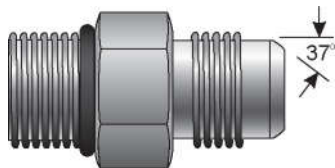

Male O-Ring Boss to Male JIC 37° Flare

For use up to SAE 100R2 maximum working pressure.

Descr.	Prod. No.			Weight (Lbs.)
		"	"	
2MB-2MJ	7259-07275	5/16-24	5/16-24	.03
2MB-4MJ	7259-08895	5/16-24	7/16-20	.05
3MB-4MJ	7259-06255	3/8-24	7/16-20	.03
4MB-3MJ	7259-08905	7/16-20	3/8-24	.04
4MB-4MJ	7259-10025	7/16-20	7/16-20	.05
4MB-5MJ	7259-05005	7/16-20	1/2-20	.06
4MB-6MJ	7259-33405	7/16-20	9/16-18	.06
4MB-8MJ	7259-08915	7/16-20	3/4-16	.11
5MB-3MJ	7253-86885	1/2-20	3/8-24	.06
5MB-4MJ	7259-10775	1/2-20	7/16-20	.06
5MB-5MJ	7259-10855	1/2-20	1/2-20	.06
5MB-6MJ	7259-33415	1/2-20	9/16-18	.07
6MB-4MJ	7259-10045	9/16-18	7/16-20	.08
6MB-5MJ	7259-00455	9/16-18	1/2-20	.08
6MB-6MJ	7259-04685	9/16-18	9/16-18	.08
6MB-8MJ	7259-10145	9/16-18	3/4-16	.11
6MB-10MJ	7259-33425	9/16-18	7/8-14	.16
6MB-12MJ	7259-07635	9/16-18	1 1/16-12	.28
8MB-4MJ	7259-00025	3/4-16	7/16-20	.11
8MB-5MJ	7259-06885	3/4-16	1/2-20	.11
8MB-6MJ	7259-04775	3/4-16	9/16-18	.16
8MB-8MJ	7259-10015	3/4-16	3/4-16	.14
8MB-10MJ	7259-10425	3/4-16	7/8-14	.18
8MB-12MJ	7259-10305	3/4-16	1 1/16-12	.31
8MB-16MJ	7259-07285	3/4-16	1 5/16-12	.43
10MB-4MJ	7259-00105	7/8-14	7/16-20	.17
10MB-6MJ	7259-10095	7/8-14	9/16-18	.19
10MB-8MJ	7259-10075	7/8-14	3/4-16	.18
10MB-10MJ	7259-10065	7/8-14	7/8-14	.25
10MB-12MJ	7259-00235	7/8-14	1 1/16-12	.29
10MB-16MJ	7259-00355	7/8-14	1 5/16-12	.44
12MB-4MJ	7259-07905	1 1/16-12	7/16-20	.26
12MB-6MJ	7259-00305	1 1/16-12	9/16-18	.33
12MB-8MJ	7259-10035	1 1/16-12	3/4-16	.33
12MB-10MJ	7259-10755	1 1/16-12	7/8-14	.35
12MB-12MJ	7259-10115	1 1/16-12	1 1/16-12	.34
12MB-14MJ	7259-08225	1 1/16-12	1 3/16-12	.35
12MB-16MJ	7259-10885	1 1/16-12	1 5/16-12	.42
12MB-20MJ	7259-06005	1 1/16-12	1 5/8-12	1.13
14MB-10MJ	7259-08425	1 3/16-12	7/8-14	.35
14MB-12MJ	7259-06185	1 3/16-12	1 1/16-12	.38
14MB-14MJ	7259-07525	1 3/16-12	1 3/16-12	.41
14MB-16MJ	7259-08235	1 3/16-12	1 5/16-12	.43
16MB-8MJ	7259-00125	1 5/16-12	3/4-16	.40
16MB-10MJ	7259-11385	1 5/16-12	7/8-14	.40
16MB-12MJ	7259-10135	1 5/16-12	1 1/16-12	.54
16MB-16MJ	7259-10055	1 5/16-12	1 5/16-12	.47
16MB-20MJ	7259-05485	1 5/16-12	1 5/8-12	.66