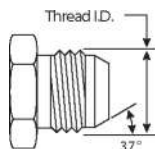

Male O-Ring Boss to Male JIC 37° Flare - 90°

For use up to SAE 100R2 maximum working pressure.

Descr.	Prod. No.			Weight (Lbs.)
		"	"	
2MB-2MJ90	7259-08925	5/16-24	5/16-24	.07
3MB-3MJ90	7259-77615	3/8-24	3/8-24	.06
4MB-4MJ90	7259-28265	7/16-20	7/16-20	.07
4MB-5MJ90	7259-77625	7/16-20	1/2-20	.10
4MB-6MJ90	7259-28455	7/16-20	9/16-18	.11
4MB-8MJ90	7259-09825	7/16-20	3/4-16	.32
5MB-4MJ90	7259-05615	1/2-20	7/16-20	.10
5MB-5MJ90	7259-28625	1/2-20	1/2-20	.12
5MB-6MJ90	7259-05075	1/2-20	9/16-18	.11
5MB-8MJ90	7259-06985	1/2-20	3/4-16	.20
6MB-4MJ90	7259-28465	9/16-18	7/16-20	.13
6MB-5MJ90	7259-28475	9/16-18	1/2-20	.17
6MB-6MJ90	7259-28275	9/16-18	9/16-18	.13
6MB-8MJ90	7259-28485	9/16-18	3/4-16	.21
6MB-10MJ90	7259-28495	9/16-18	7/8-14	.30
6MB-12MJ90	7259-07915	9/16-18	1 1/16-12	.50
8MB-4MJ90	7259-05165	3/4-16	7/16-20	.24
8MB-5MJ90	7259-08075	3/4-16	1/2-20	.22
8MB-6MJ90	7259-28505	3/4-16	9/16-18	.23
8MB-8MJ90	7259-28285	3/4-16	3/4-16	.25
8MB-10MJ90	7259-28515	3/4-16	7/8-14	.35
8MB-12MJ90	7259-28525	3/4-16	1 1/16-12	.54
8MB-16MJ90	7259-08445	3/4-16	3/4-16	.78
10MB-5MJ90	7259-08935	7/8-14	1/2-20	.35
10MB-6MJ90	7259-00215	7/8-14	9/16-18	.34
10MB-8MJ90	7259-28295	7/8-14	3/4-16	.36
10MB-10MJ90	7259-28635	7/8-14	7/8-14	.35
10MB-12MJ90	7259-28535	7/8-14	1 1/16-12	.56
10MB-16MJ90	7259-05275	7/8-14	1 5/16-12	.84
12MB-6MJ90	7259-05065	1 1/16-12	9/16-18	.62
12MB-8MJ90	7259-00055	1 1/16-12	3/4-16	.66
12MB-10MJ90	7259-28545	1 1/16-12	7/8-14	.60
12MB-12MJ90	7259-28645	1 1/16-12	1 1/16-12	.60
12MB-14MJ90	7259-08945	1 1/16-12	1 3/16-12	.99
12MB-16MJ90	7259-28555	1 1/16-12	1 5/16-12	.92
12MB-20MJ90	7259-08435	1 1/16-12	1 5/8-12	1.44
14MB-12MJ90	7259-06435	1 3/16-12	1 1/16-12	.89
14MB-14MJ90	7259-28655	1 3/16-12	1 3/16-12	.88
14MB-16MJ90	7259-07305	1 3/16-12	1 5/16-12	.88
14MB-20MJ90	7259-08955	1 3/16-12	1 5/8-12	1.37
16MB-8MJ90	7259-05885	1 5/16-12	3/4-16	.94
16MB-10MJ90	7259-08965	1 5/16-12	7/8-14	.89

HOSE

HOSE/CPLG.
SELECTION

G8K COUPLINGS

GLOBALSPIRAL
COUPLINGS

PCM / PCS
FERRULES

MEGACRIMP
COUPLINGS

STAINLESS
STEEL

POWER CRIMP
COUPLINGS

LOC, GL AND GLP
COUPLINGS

POLARSEAL
COUPLINGS

POLARSEAL II
COUPLINGS

C14 COUPLINGS

PCTS
THERMOPLASTIC
COUPLINGS

FIELD
ATTACHABLE G1
& G2 COUPLINGS

FIELD
ATTACHABLE C5
& C5E
COUPLINGS

SURELOK AIR
BRAKE
COUPLINGS

ADAPTERS

QUICK
DISCONNECT
COUPLERS

LIVE SWIVEL

BALL VALVES

ACCESSORIES

EQUIPMENT AND
PARTS