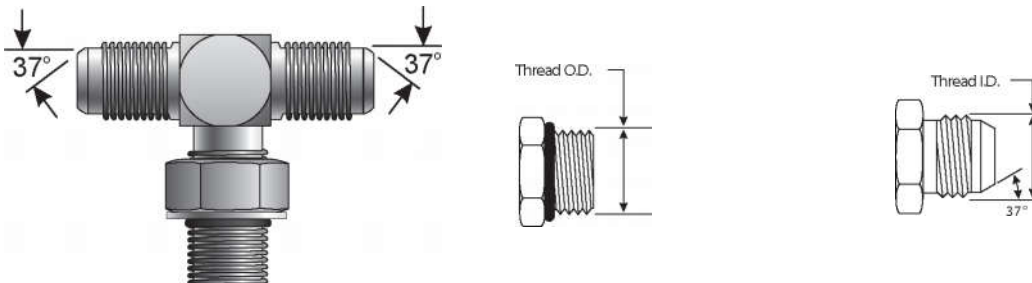

### Male JIC 37° Flare on Run to Male O-Ring Boss - Tee

For use up to SAE 100R2 maximum working pressure.

Descr.	Prod. No.				Weight (Lbs.)
		"	"	"	
4MJ-4MJ-4MB	7259-33615	7/16-20	7/16-20	7/16-20	.09
5MJ-5MJ-5MB	7259-33625	1/2-20	1/2-20	1/2-20	.13
6MJ-6MJ-6MB	7259-33635	9/16-18	9/16-18	9/16-18	.17
6MJ-6MJ-8MB	7259-06165	9/16-18	9/16-18	3/4-16	.29

## Male JIC 37° Flare on Run to Male O-Ring Boss - Tee - Continued

Descr.	Prod. No.				Weight (Lbs.)
		"	"	"	
8MJ-8MJ-8MB	7259-33645	3/4-16	3/4-16	3/4-16	.32
8MJ-8MJ-10MB	7259-07655	3/4-16	3/4-16	7/8-14	.50
10MJ-10MJ-10MB	7259-33655	7/8-14	7/8-14	7/8-14	.46
12MJ-12MJ-10MB	7259-08985	1 1/16-12	1 1/16-12	7/8-14	.72
12MJ-12MJ-12MB	7259-33665	1 1/16-12	1 1/16-12	1 1/16-12	.80
14MJ-14MJ-14MB	7259-08995	1 3/16-12	1 3/16-12	1 3/16-12	1.10
16MJ-16MJ-16MB	7259-33675	1 5/16-12	1 5/16-12	1 5/16-12	1.07
20MJ-20MJ-20MB	7259-09005	1 5/8-12	1 5/8-12	1 5/8-12	1.98
24MJ-24MJ-24MB	7259-09015	1 7/8-12	1 7/8-12	1 7/8-12	2.65