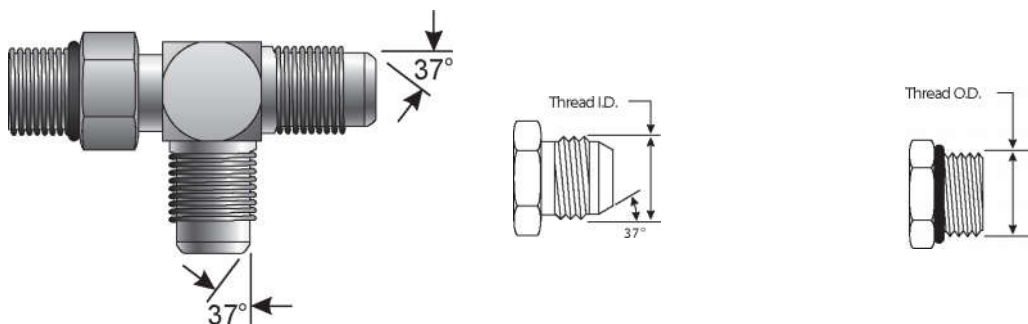

Male JIC 37° Flare on Run to Male O-Ring Boss - Tee - Continued

Descr.	Prod. No.				Weight (Lbs.)
		"	"	"	
8MJ-8MJ-8MB	7259-33645	3/4-16	3/4-16	3/4-16	.32
8MJ-8MJ-10MB	7259-07655	3/4-16	3/4-16	7/8-14	.50
10MJ-10MJ-10MB	7259-33655	7/8-14	7/8-14	7/8-14	.46
12MJ-12MJ-10MB	7259-08985	1 1/16-12	1 1/16-12	7/8-14	.72
12MJ-12MJ-12MB	7259-33665	1 1/16-12	1 1/16-12	1 1/16-12	.80
14MJ-14MJ-14MB	7259-08995	1 3/16-12	1 3/16-12	1 3/16-12	1.10
16MJ-16MJ-16MB	7259-33675	1 5/16-12	1 5/16-12	1 5/16-12	1.07
20MJ-20MJ-20MB	7259-09005	1 5/8-12	1 5/8-12	1 5/8-12	1.98
24MJ-24MJ-24MB	7259-09015	1 7/8-12	1 7/8-12	1 7/8-12	2.65

Male O-Ring Boss to Male JIC 37° Flare to Male JIC 37° Flare - Tee

For use up to SAE 100R2 maximum working pressure.

Descr.	Prod. No.				Weight (Lbs.)
		"	"	"	
4MB-4MJ-4MJ	7259-33685	7/16-20	7/16-20	7/16-20	.09
5MB-5MJ-5MJ	7259-33695	1/2-20	1/2-20	1/2-20	.15
6MB-6MJ-6MJ	7259-33705	9/16-18	9/16-18	9/16-18	.15
6MB-8MJ-6MJ	7259-00185	9/16-18	3/4-16	9/16-18	.28
8MB-8MJ-8MJ	7259-33715	3/4-16	3/4-16	3/4-16	.32
10MB-10MJ-10MJ	7259-33725	7/8-14	7/8-14	7/8-14	.46
12MB-12MJ-12MJ	7259-33735	1 1/16-12	1 1/16-12	1 1/16-12	.80
12MB-12MJ-16MJ	7259-09025	1 1/16-12	1 1/16-12	1 5/16-12	1.09
14MB-14MJ-14MJ	7259-09035	1 3/16-12	1 3/16-12	1 3/16-12	1.13
16MB-16MJ-16MJ	7259-33745	1 5/16-12	1 5/16-12	1 5/16-12	1.13
20MB-20MJ-20MJ	7259-07535	1 5/8-12	1 5/8-12	1 5/8-12	1.85
24MB-24MJ-24MJ	7259-09045	1 7/8-12	1 7/8-12	1 7/8-12	2.51

HOSE

HOSE/CPLG.
SELECTION

G8K COUPLINGS

GLOBALSPIRAL
COUPLINGS

PCM / PCS
FERRULES

MEGACRIMP
COUPLINGS

STAINLESS
STEEL

POWER CRIMP
COUPLINGS

LOC, GL AND GLP
COUPLINGS

POLARSEAL
COUPLINGS

POLARSEAL II
COUPLINGS

C14 COUPLINGS

PCTS
THERMOPLASTIC
COUPLINGS

FIELD
ATTACHABLE G1
& G2 COUPLINGS

FIELD
ATTACHABLE C5
& C5E
COUPLINGS

SURELOK AIR
BRAKE
COUPLINGS

ADAPTERS

QUICK
DISCONNECT
COUPLERS

LIVE SWIVEL

BALL VALVES

ACCESSORIES

EQUIPMENT AND
PARTS