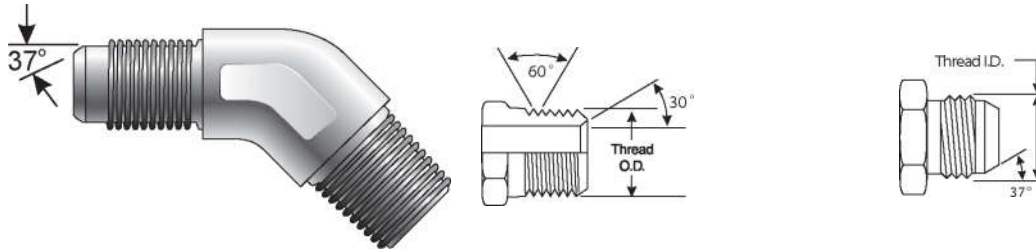

Male JIC 37° Flare to Male Pipe NPTF - 45°

For use up to SAE 100R2 maximum working pressure.

Descr.	Prod. No.			Weight (Lbs.)
		"	"	
2MJ-2MP45	7259-09415	5/16-24	1/8-27	.03
3MJ-2MP45	7259-77975	3/8-24	1/8-27	.05
4MJ-2MP45	7259-10505	7/16-20	1/8-27	.04
4MJ-4MP45	7259-10825	7/16-20	1/4-18	.07
4MJ-6MP45	7259-34605	7/16-20	3/8-18	.11
4MJ-8MP45	7259-09425	7/16-20	1/2-14	.15
5MJ-2MP45	7259-11635	1/2-20	1/8-27	.07
5MJ-4MP45	7259-11265	1/2-20	1/4-18	.07
5MJ-6MP45	7259-07685	1/2-20	3/8-18	.12
6MJ-2MP45	7259-77985	9/16-18	1/8-27	.07
6MJ-4MP45	7259-10925	9/16-18	1/4-18	.07
6MJ-6MP45	7259-10715	9/16-18	3/8-18	.11
6MJ-8MP45	7259-11135	9/16-18	1/2-14	.08
6MJ-12MP45	7259-07315	9/16-18	3/4-14	.28
8MJ-4MP45	7259-77995	3/4-16	1/4-18	.13
8MJ-6MP45	7259-10695	3/4-16	3/8-18	.15
8MJ-8MP45	7259-10495	3/4-16	1/2-14	.22
8MJ-12MP45	7259-11395	3/4-16	3/4-14	.26
10MJ-6MP45	7259-11505	7/8-14	3/8-18	.20
10MJ-8MP45	7259-10395	7/8-14	1/2-14	.21
10MJ-12MP45	7259-34615	7/8-14	3/4-14	.31
12MJ-8MP45	7259-11375	1 1/16-12	1/2-14	.33
12MJ-12MP45	7259-10845	1 1/16-12	3/4-14	.36
12MJ-16MP45	7259-05775	1 1/16-12	1-11 1/2	.66
14MJ-12MP45	7259-09885	1 3/16-12	3/4-14	.70
16MJ-8MP45	7259-09435	1 5/16-12	1/2-14	.51
16MJ-12MP45	7259-11585	1 5/16-12	3/4-14	.52
16MJ-16MP45	7259-11035	1 5/16-12	1-11 1/2	.56
16MJ-20MP45	7259-07845	1 5/16-12	1 1/4-11 1/2	.88
20MJ-16MP45	7259-07985	1 5/8-12	1-11 1/2	.99
20MJ-20MP45	7259-11485	1 5/8-12	1 1/4-11 1/2	.87
20MJ-24MP45	7259-08105	1 5/8-12	1 1/2-11 1/2	1.05
24MJ-24MP45	7259-11695	1 7/8-12	1 1/2-11 1/2	.90
32MJ-32MP45	7259-11675	2 1/2-12	2-11 1/2	2.79

HOSE

HOSE/CPLG. SELECTION

G8K COUPLINGS

GLOBALSPIRAL COUPLINGS

PCM / PCS FERRULES

MEGACRIMP COUPLINGS

STAINLESS STEEL

POWER CRIMP COUPLINGS

LOC, GL AND GLP COUPLINGS

POLARSEAL COUPLINGS

POLARSEAL II COUPLINGS

C14 COUPLINGS

PCTS THERMOPLASTIC COUPLINGS

FIELD ATTACHABLE G1 & G2 COUPLINGS

FIELD ATTACHABLE C5 & C5E COUPLINGS

SURELOK AIR BRAKE COUPLINGS

ADAPTERS

QUICK DISCONNECT COUPLERS

LIVE SWIVEL

BALL VALVES

ACCESSORIES

EQUIPMENT AND PARTS