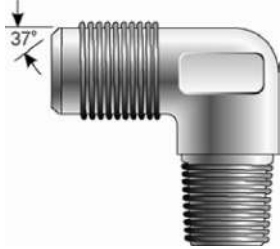

ADAPTERS

QUICK DISCONNECT COUPLERS

LIVE SWIVEL

BALL VALVES

ACCESSORIES

EQUIPMENT AND PARTS

Male JIC 37° Flare to Male Pipe NPTF - 90°

For use up to SAE 100R2 maximum working pressure.