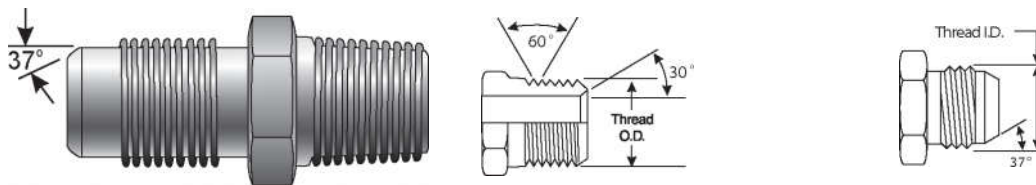

Male JIC 37° Flare to Male Pipe NPTF

For use up to SAE 100R2 maximum working pressure.

Descr.	Prod. No.			Weight (Lbs.)
		"	"	
2MJ-2MP	7259-77935	5/16-24	1/8-27	.02
3MJ-2MP	7259-77945	3/8-24	1/8-27	.03
4MJ-2MP	7259-10085	7/16-20	1/8-27	.04
4MJ-4MP	7259-04195	7/16-20	1/4-18	.07
4MJ-6MP	7259-10385	7/16-20	3/8-18	.09
4MJ-8MP	7259-70455	7/16-20	1/2-14	.12
4MJ-12MP	7259-07215	7/16-20	3/4-14	.21
5MJ-2MP	7259-10995	1/2-20	1/8-27	.05
5MJ-4MP	7259-10415	1/2-20	1/4-18	.09
5MJ-6MP	7259-25665	1/2-20	3/8-18	.09
5MJ-8MP	7259-07835	1/2-20	1/2-14	.15
6MJ-2MP	7259-10565	9/16-18	1/8-27	.06