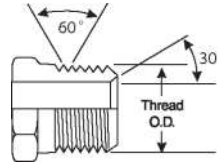

ADAPTERS

QUICK DISCONNECT COUPLERS

LIVE SWIVEL

BALL VALVES

ACCESSORIES

EQUIPMENT AND PARTS

Male JIC 37° Flare to Male Pipe NPTF - 90°

For use up to SAE 100R2 maximum working pressure.