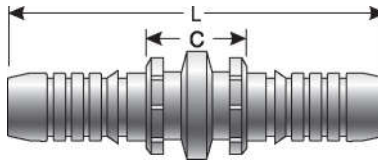

Hose Length Extender

Descr.	Prod. No.	⊖		L		C		Weight (Lbs.)
		"	mm	"	mm	"	mm	
8GS-8HLE	7347-73265	1/2	12.7	3.70	94.0	.75	19.1	.13
12GS-12HLE	7347-76815	3/4	19.1	4.80	121.9	.78	19.8	.30
16GS-16HLE	7347-76625	1	25.4	5.43	137.9	.98	24.9	.50
20GS-20HLE	7347-78585	1 1/4	31.8	6.77	172.0	1.17	29.7	1.15

Hose Length Extender - 45° Bent Tube

Descr.	Prod. No.	⊖		L		C		Weight (Lbs.)
		"	mm	"	mm	"	mm	
20GS-20HLE45-103	7347-78895	1 1/4	31.8	9.80	248.9	6.19	157.2	2.53

HOSE
HOSE/CPLG. SELECTION
G8K COUPLINGS
GLOBALSPIRAL COUPLINGS
PCM / PCS FERRULES
MEGACRIMP COUPLINGS
STAINLESS STEEL
POWER CRIMP COUPLINGS
LOC, GL AND GLP COUPLINGS
POLARSEAL COUPLINGS
POLARSEAL II COUPLINGS
C14 COUPLINGS
PCTS THERMOPLASTIC COUPLINGS
FIELD ATTACHABLE G1 & G2 COUPLINGS
FIELD ATTACHABLE C5 & C5E COUPLINGS
SURELOK AIR BRAKE COUPLINGS
ADAPTERS
QUICK DISCONNECT COUPLERS
LIVE SWIVEL
BALL VALVES
ACCESSORIES
EQUIPMENT AND PARTS

Hose Length Extender - 90° Bent Tube

Descr.	Prod. No.	⊖		L		C		Weight (Lbs.)
		"	mm	"	mm	"	mm	
8GS-8HLE90-086	7347-73195	1/2	12.7	3.39	86.1	1.91	48.5	.35
12GS-12HLE90-112	7347-73965	3/4	19.1	4.39	111.5	2.38	60.5	.90
16GS-16HLE90-127	7347-73705	1	25.4	5.00	127.0	2.76	70.1	1.21
20GS-20HLE90-155	7347-76705	1 1/4	31.8	6.10	154.9	3.30	83.8	2.55

Hose Length Extender Caterpillar

Descr.	Prod. No.	⊖		L		C		Weight (Lbs.)
		"	mm	"	mm	"	mm	
12GS-12HLEC	7347-76405	3/4	19.1	6.42	163.1	2.40	61.0	.57
16GS-16HLEC	7347-76395	1	25.4	7.09	180.1	2.61	66.3	.85