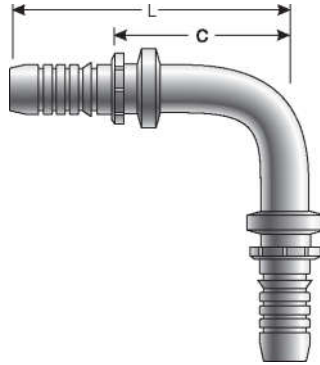

Hose Length Extender

Descr.	Prod. No.	⊖		L		C		Weight (Lbs.)
		"	mm	"	mm	"	mm	
8GS-8HLE	7347-73265	1/2	12.7	3.70	94.0	.75	19.1	.13
12GS-12HLE	7347-76815	3/4	19.1	4.80	121.9	.78	19.8	.30
16GS-16HLE	7347-76625	1	25.4	5.43	137.9	.98	24.9	.50
20GS-20HLE	7347-78585	1 1/4	31.8	6.77	172.0	1.17	29.7	1.15

Hose Length Extender - 45° Bent Tube

Descr.	Prod. No.	⊖		L		C		Weight (Lbs.)
		"	mm	"	mm	"	mm	
20GS-20HLE45-103	7347-78895	1 1/4	31.8	9.80	248.9	6.19	157.2	2.53

HOSE
HOSE/CPLG. SELECTION
G8K COUPLINGS
GLOBALSPIRAL COUPLINGS
PCM / PCS FERRULES
MEGACRIMP COUPLINGS
STAINLESS STEEL
POWER CRIMP COUPLINGS
LOC, GL AND GLP COUPLINGS
POLARSEAL COUPLINGS
POLARSEAL II COUPLINGS
C14 COUPLINGS
PCTS THERMOPLASTIC COUPLINGS
FIELD ATTACHABLE G1 & G2 COUPLINGS
FIELD ATTACHABLE C5 & C5E COUPLINGS
SURELOK AIR BRAKE COUPLINGS
ADAPTERS
QUICK DISCONNECT COUPLERS
LIVE SWIVEL
BALL VALVES
ACCESSORIES
EQUIPMENT AND PARTS

Hose Length Extender - 90° Bent Tube

Descr.	Prod. No.	⊖		L		C		Weight (Lbs.)
		"	mm	"	mm	"	mm	
8GS-8HLE90-086	7347-73195	1/2	12.7	3.39	86.1	1.91	48.5	.35
12GS-12HLE90-112	7347-73965	3/4	19.1	4.39	111.5	2.38	60.5	.90
16GS-16HLE90-127	7347-73705	1	25.4	5.00	127.0	2.76	70.1	1.21
20GS-20HLE90-155	7347-76705	1 1/4	31.8	6.10	154.9	3.30	83.8	2.55