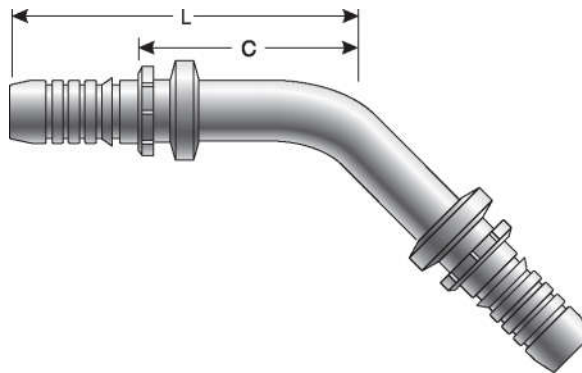

Hose Length Extender

Descr.	Prod. No.	⊖		L		C		Weight (Lbs.)
		"	mm	"	mm	"	mm	
8GS-8HLE	7347-73265	1/2	12.7	3.70	94.0	.75	19.1	.13
12GS-12HLE	7347-76815	3/4	19.1	4.80	121.9	.78	19.8	.30
16GS-16HLE	7347-76625	1	25.4	5.43	137.9	.98	24.9	.50
20GS-20HLE	7347-78585	1 1/4	31.8	6.77	172.0	1.17	29.7	1.15

Hose Length Extender - 45° Bent Tube

Descr.	Prod. No.	⊖		L		C		Weight (Lbs.)
		"	mm	"	mm	"	mm	
20GS-20HLE45-103	7347-78895	1 1/4	31.8	9.80	248.9	6.19	157.2	2.53

HOSE
HOSE/CPLG. SELECTION
G8K COUPLINGS
GLOBALSPIRAL COUPLINGS
PCM / PCS FERRULES
MEGACRIMP COUPLINGS
STAINLESS STEEL
POWER CRIMP COUPLINGS
LOC, GL AND GLP COUPLINGS
POLARSEAL COUPLINGS
POLARSEAL II COUPLINGS
C14 COUPLINGS
PCTS THERMOPLASTIC COUPLINGS
FIELD ATTACHABLE G1 & G2 COUPLINGS
FIELD ATTACHABLE C5 & C5E COUPLINGS
SURELOK AIR BRAKE COUPLINGS
ADAPTERS
QUICK DISCONNECT COUPLERS
LIVE SWIVEL
BALL VALVES
ACCESSORIES
EQUIPMENT AND PARTS

Hose Length Extender - 90° Bent Tube

Descr.	Prod. No.	⊖		L		C		Weight (Lbs.)
		"	mm	"	mm	"	mm	
8GS-8HLE90-086	7347-73195	1/2	12.7	3.39	86.1	1.91	48.5	.35
12GS-12HLE90-112	7347-73965	3/4	19.1	4.39	111.5	2.38	60.5	.90
16GS-16HLE90-127	7347-73705	1	25.4	5.00	127.0	2.76	70.1	1.21
20GS-20HLE90-155	7347-76705	1 1/4	31.8	6.10	154.9	3.30	83.8	2.55

Hose Length Extender Caterpillar

Descr.	Prod. No.	⊖		L		C		Weight (Lbs.)
		"	mm	"	mm	"	mm	
12GS-12HLEC	7347-76405	3/4	19.1	6.42	163.1	2.40	61.0	.57
16GS-16HLEC	7347-76395	1	25.4	7.09	180.1	2.61	66.3	.85