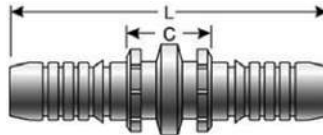

Hose Length Extender

Descr.	Prod. No.	⊖		L		C		Weight (Lbs.)
		"	mm	"	mm	"	mm	
8GS-8HLE	7347-73265	1/2	12.7	3.70	94.0	.75	19.1	.13
12GS-12HLE	7347-76815	3/4	19.1	4.80	121.9	.78	19.8	.30
16GS-16HLE	7347-76625	1	25.4	5.43	137.9	.98	24.9	.50
20GS-20HLE	7347-78585	1 1/4	31.8	6.77	172.0	1.17	29.7	1.15

Hose Length Extender - 45° Bent Tube

Descr.	Prod. No.	⊖		L		C		Weight (Lbs.)
		"	mm	"	mm	"	mm	
20GS-20HLE45-103	7347-78895	1 1/4	31.8	9.80	248.9	6.19	157.2	2.53

HOSE
HOSE/CPLG. SELECTION
G8K COUPLINGS
GLOBALSPIRAL COUPLINGS
PCM / PCS FERRULES
MEGACRIMP COUPLINGS
STAINLESS STEEL
POWER CRIMP COUPLINGS
LOC, GL AND GLP COUPLINGS
POLARSEAL COUPLINGS
POLARSEAL II COUPLINGS
C14 COUPLINGS
PCTS THERMOPLASTIC COUPLINGS
FIELD ATTACHABLE G1 & G2 COUPLINGS
FIELD ATTACHABLE C5 & C5E COUPLINGS
SURELOK AIR BRAKE COUPLINGS
ADAPTERS
QUICK DISCONNECT COUPLERS
LIVE SWIVEL
BALL VALVES
ACCESSORIES
EQUIPMENT AND PARTS

Hose Length Extender - 90° Bent Tube

Descr.	Prod. No.	⊖		L		C		Weight (Lbs.)
		"	mm	"	mm	"	mm	
8GS-8HLE90-086	7347-73195	1/2	12.7	3.39	86.1	1.91	48.5	.35
12GS-12HLE90-112	7347-73965	3/4	19.1	4.39	111.5	2.38	60.5	.90
16GS-16HLE90-127	7347-73705	1	25.4	5.00	127.0	2.76	70.1	1.21
20GS-20HLE90-155	7347-76705	1 1/4	31.8	6.10	154.9	3.30	83.8	2.55

Hose Length Extender Caterpillar

Descr.	Prod. No.	⊖		L		C		Weight (Lbs.)
		"	mm	"	mm	"	mm	
12GS-12HLEC	7347-76405	3/4	19.1	6.42	163.1	2.40	61.0	.57
16GS-16HLEC	7347-76395	1	25.4	7.09	180.1	2.61	66.3	.85